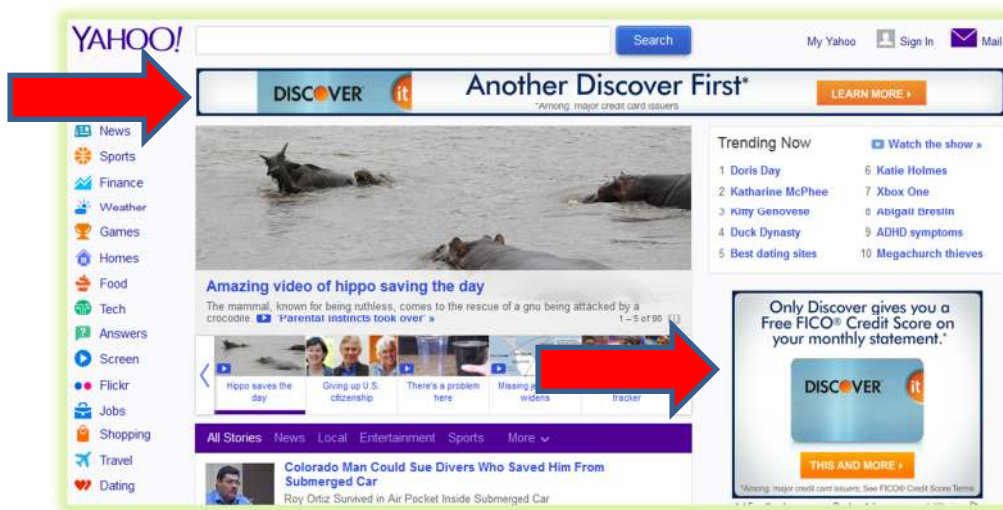

Setting up Companion Ads

Sometimes Advertisers supply multiple ad formats – for example, 468x60 and a 728x90 ad and you may want to show them at the same time.

Yahoo Page Showing Companion Ad Concept

With Companion Ads, Ad Peeps will try to group each of those ads and show them at the same time to your website visitor. As a result, when the page loads, users would see the 468x60 ad and the 728x90 ad.

To active Companion Ads:

Create or Edit the Advertisement and navigate to the “Other” Tab.

Save ALL C

Other Settings: Contains the direct link, section to specify OnMouseover Ads set as default will be displayed when no other ads of the same size are eli

Direct Link:
 Above link is for linking DIRECTLY to ad (ie to put in an e-mail).

OnMouseover Text: Play Sound

Default Ad: On Off

Companion Ad: On Off
 Denoted by on Main Screen

Toggle the Companion Ad On/Off field to “On”.